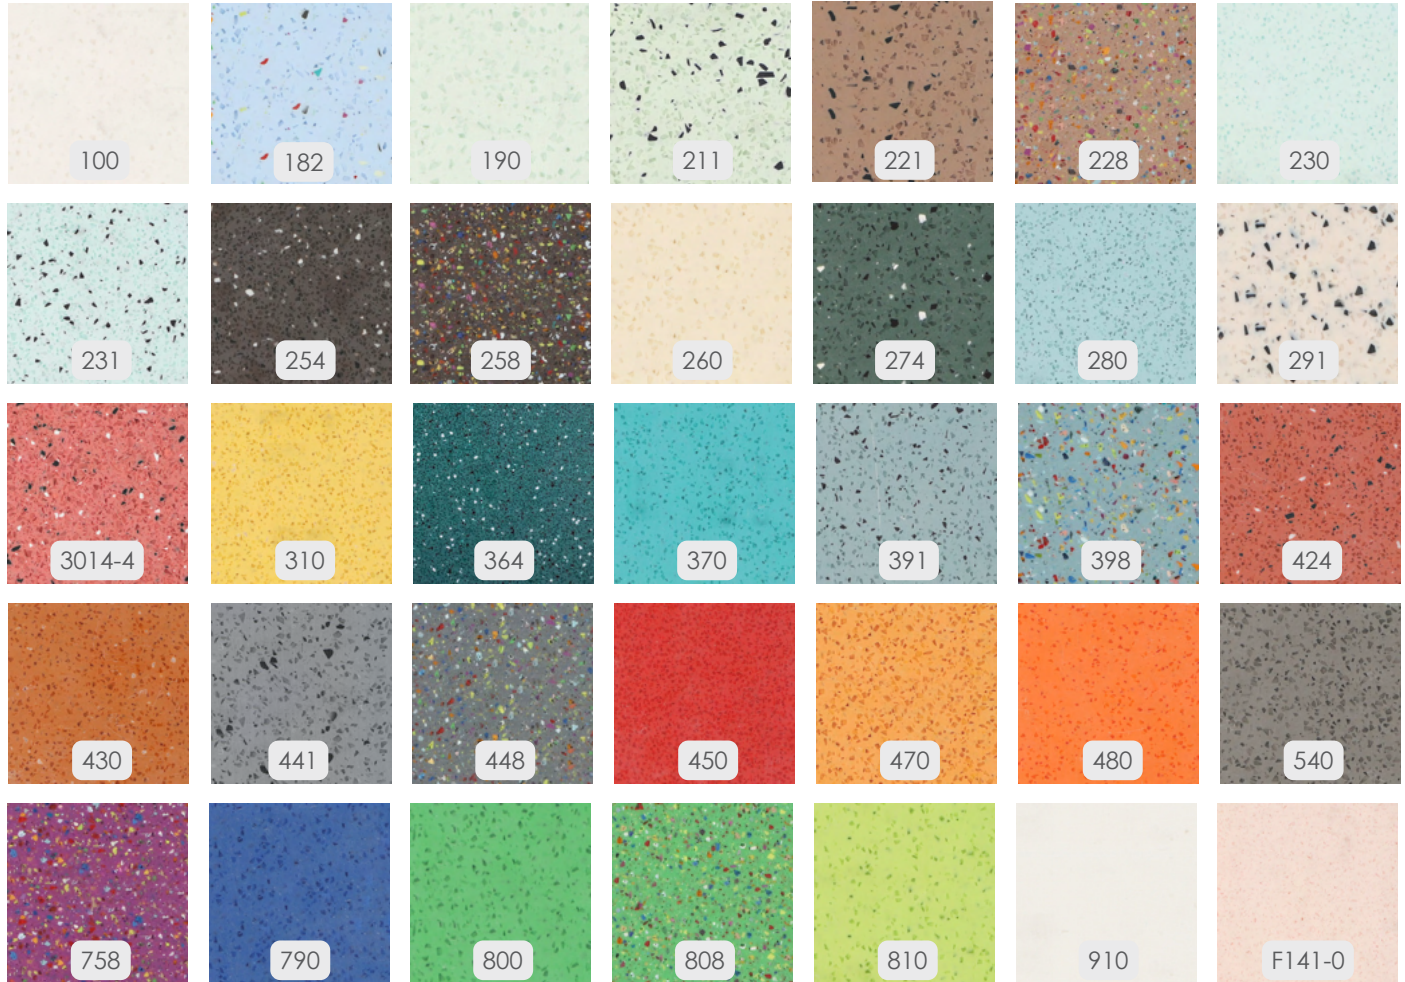

DURAT

SHOWER SYSTEMS

Available through
CaraGreen
Healthy Building Materials

www.caragreen.com • 919.929.3009
info@caragreen.com

SOLID SURFACE COLORS

*Sample of colors. Over 120 color options available!

GENERAL INFORMATION

- Made from 28% recycled content
- Sleek, modern solid surface material
- Durable, easy to maintain
- 100% recyclable
- Shower pans are available as solid colors only, recycled content is still available, but will not be visible.

SHOWER IX
42" X 60" X 4"

SHOWER X
42" X 42" X 4"

SHOWER XI
48" X 48" X 4"

TYPICAL DETAIL

*Shower pans are available as solid colors only, recycled content is still available, but will not be visible.