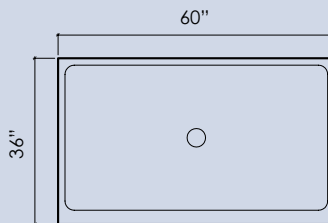

SHOWER I
36" X 36" X 4"

SHOWER II
42" X 42" X 4"

SHOWER III
48" X 48" X 4"

SHOWER IV
36" X 42" X 4"

SHOWER V
36" X 48" X 4"

SHOWER VI
42" X 48" X 4"

SHOWER VII
32" X 60" X 4"

SHOWER VIII
36" X 60" X 4"

SHOWER IX
42" X 60" X 4"

SHOWER X
42" X 42" X 4"

SHOWER XI
48" X 48" X 4"

TYPICAL DETAIL

*Shower pans are available as solid colors only, recycled content is still available, but will not be visible.