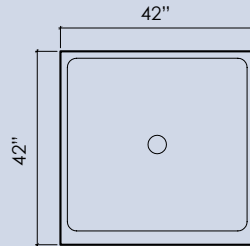

SHOWER I
36" X 36" X 4"

SHOWER II
42" X 42" X 4"

SHOWER III
48" X 48" X 4"

SHOWER IV
36" X 42" X 4"

SHOWER V
36" X 48" X 4"

SHOWER VI
42" X 48" X 4"

SHOWER VII
32" X 60" X 4"

SHOWER VIII
36" X 60" X 4"

SHOWER IX
42" X 60" X 4"

SHOWER X
42" X 42" X 4"

SHOWER XI
48" X 48" X 4"

TYPICAL DETAIL

*Shower pans are available as solid colors only, recycled content is still available, but will not be visible.