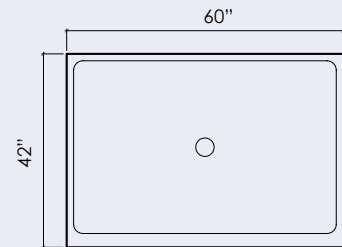

SHOWER I
36" X 36" X 4"

SHOWER II
42" X 42" X 4"

SHOWER III
48" X 48" X 4"

SHOWER IV
36" X 42" X 4"

SHOWER V
36" X 48" X 4"

SHOWER VI
42" X 48" X 4"

SHOWER VII
32" X 60" X 4"

SHOWER VIII
36" X 60" X 4"

SHOWER IX
42" X 60" X 4"

SHOWER X
42" X 42" X 4"

SHOWER XI
48" X 48" X 4"

TYPICAL DETAIL

*Shower pans are available as solid colors only, recycled content is still available, but will not be visible.