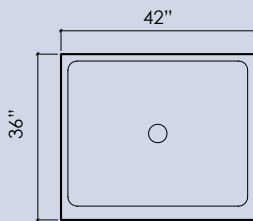

SHOWER I
36" X 36" X 4"

SHOWER II
42" X 42" X 4"

SHOWER III
48" X 48" X 4"

SHOWER IV
36" X 42" X 4"

SHOWER V
36" X 48" X 4"

SHOWER VI
42" X 48" X 4"

SHOWER VII
32" X 60" X 4"

SHOWER VIII
36" X 60" X 4"

SHOWER IX
42" X 60" X 4"

SHOWER X
42" X 42" X 4"

SHOWER XI
48" X 48" X 4"

TYPICAL DETAIL

*Shower pans are available as solid colors only, recycled content is still available, but will not be visible.