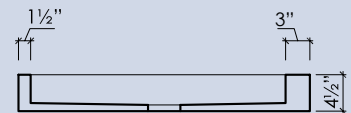

SHOWER I
36" X 36" X 4"

SHOWER II
42" X 42" X 4"

SHOWER III
48" X 48" X 4"

SHOWER IV
36" X 42" X 4"

SHOWER V
36" X 48" X 4"

SHOWER VI
42" X 48" X 4"

SHOWER VII
32" X 60" X 4"

SHOWER VIII
36" X 60" X 4"

SHOWER IX
42" X 60" X 4"

SHOWER X
42" X 42" X 4"

SHOWER XI
48" X 48" X 4"

TYPICAL DETAIL

*Shower pans are available as solid colors only, recycled content is still available, but will not be visible.