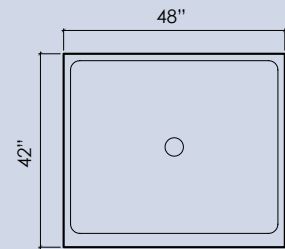

SHOWER I
36" X 36" X 4"

SHOWER II
42" X 42" X 4"

SHOWER III
48" X 48" X 4"

SHOWER IV
36" X 42" X 4"

SHOWER V
36" X 48" X 4"

SHOWER VI
42" X 48" X 4"

SHOWER VII
32" X 60" X 4"

SHOWER VIII
36" X 60" X 4"

SHOWER IX
42" X 60" X 4"

SHOWER X
42" X 42" X 4"

SHOWER XI
48" X 48" X 4"

TYPICAL DETAIL

*Shower pans are available as solid colors only, recycled content is still available, but will not be visible.