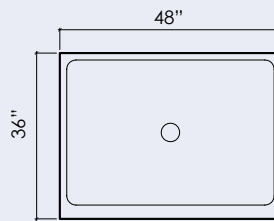

SHOWER I
36" X 36" X 4"

SHOWER II
42" X 42" X 4"

SHOWER III
48" X 48" X 4"

SHOWER IV
36" X 42" X 4"

SHOWER V
36" X 48" X 4"

SHOWER VI
42" X 48" X 4"

SHOWER VII
32" X 60" X 4"

SHOWER VIII
36" X 60" X 4"

SHOWER IX
42" X 60" X 4"

SHOWER X
42" X 42" X 4"

SHOWER XI
48" X 48" X 4"

TYPICAL DETAIL

*Shower pans are available as solid colors only, recycled content is still available, but will not be visible.