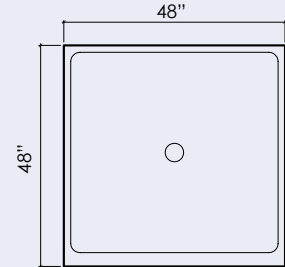

SHOWER I
36" X 36" X 4"

SHOWER II
42" X 42" X 4"

SHOWER III
48" X 48" X 4"

SHOWER IV
36" X 42" X 4"

SHOWER V
36" X 48" X 4"

SHOWER VI
42" X 48" X 4"

SHOWER VII
32" X 60" X 4"

SHOWER VIII
36" X 60" X 4"

SHOWER IX
42" X 60" X 4"

SHOWER X
42" X 42" X 4"

SHOWER XI
48" X 48" X 4"

TYPICAL DETAIL

*Shower pans are available as solid colors only, recycled content is still available, but will not be visible.