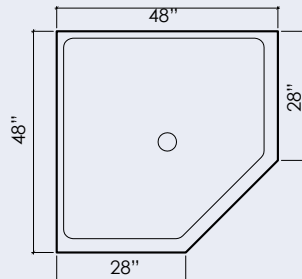

SHOWER I
36" X 36" X 4"

SHOWER II
42" X 42" X 4"

SHOWER III
48" X 48" X 4"

SHOWER IV
36" X 42" X 4"

SHOWER V
36" X 48" X 4"

SHOWER VI
42" X 48" X 4"

SHOWER VII
32" X 60" X 4"

SHOWER VIII
36" X 60" X 4"

SHOWER IX
42" X 60" X 4"

SHOWER X
42" X 42" X 4"

SHOWER XI
48" X 48" X 4"

TYPICAL DETAIL

*Shower pans are available as solid colors only, recycled content is still available, but will not be visible.