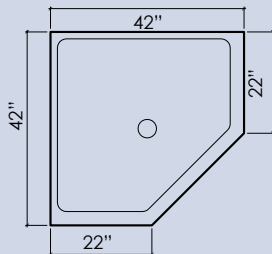

SHOWER I
36" X 36" X 4"

SHOWER II
42" X 42" X 4"

SHOWER III
48" X 48" X 4"

SHOWER IV
36" X 42" X 4"

SHOWER V
36" X 48" X 4"

SHOWER VI
42" X 48" X 4"

SHOWER VII
32" X 60" X 4"

SHOWER VIII
36" X 60" X 4"

SHOWER IX
42" X 60" X 4"

SHOWER X
42" X 42" X 4"

SHOWER XI
48" X 48" X 4"

TYPICAL DETAIL

*Shower pans are available as solid colors only, recycled content is still available, but will not be visible.