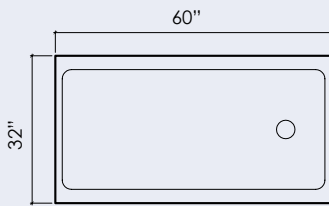

SHOWER I
36" X 36" X 4"

SHOWER II
42" X 42" X 4"

SHOWER III
48" X 48" X 4"

SHOWER IV
36" X 42" X 4"

SHOWER V
36" X 48" X 4"

SHOWER VI
42" X 48" X 4"

SHOWER VII
32" X 60" X 4"

SHOWER VIII
36" X 60" X 4"

SHOWER IX
42" X 60" X 4"

SHOWER X
42" X 42" X 4"

SHOWER XI
48" X 48" X 4"

TYPICAL DETAIL

*Shower pans are available as solid colors only, recycled content is still available, but will not be visible.