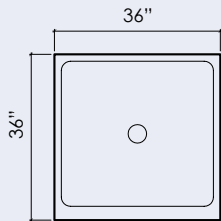

SHOWER I
36" X 36" X 4"

SHOWER II
42" X 42" X 4"

SHOWER III
48" X 48" X 4"

SHOWER IV
36" X 42" X 4"

SHOWER V
36" X 48" X 4"

SHOWER VI
42" X 48" X 4"

SHOWER VII
32" X 60" X 4"

SHOWER VIII
36" X 60" X 4"

SHOWER IX
42" X 60" X 4"

SHOWER X
42" X 42" X 4"

SHOWER XI
48" X 48" X 4"

TYPICAL DETAIL

*Shower pans are available as solid colors only, recycled content is still available, but will not be visible.