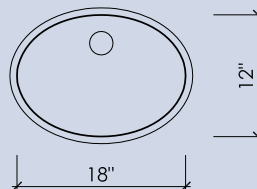

### NOTES

- All sinks are undermount only and can be integral sinks when paired with a Durat countertop
- Block I-A, I-B, III, and VIII have inside and outside radii of 1/2", Block XIV has a 1/2" inside and 3/4" outside radius
- All sinks come standard without overflow holes but a 5/8" overflow is available upon request
- All sink dimensions are inside dimensions, detailed spec sheets are available upon request
- Sufficient support and/or blocking should be added to support the weight of the sinks

### SINK OPTIONS

\*please request a specification sheet for more details

**ROUND II**  
15" x 5-1/2"

**OVAL II**  
18" x 12" x 5"

### BLOCK I-B

14" x 14" x 4-1/2"