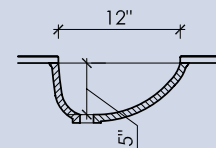

### NOTES

- All sinks are undermount only and can be integral sinks when paired with a Durat countertop
- Block I-A, I-B, III, and VIII have inside and outside radii of 1/2", Block XIV has a 1/2" inside and 3/4" outside radius
- All sinks come standard without overflow holes but a 5/8" overflow is available upon request
- All sink dimensions are inside dimensions, detailed spec sheets are available upon request
- Sufficient support and/or blocking should be added to support the weight of the sinks

### SINK OPTIONS

\*please request a specification sheet for more details

**ROUND II**  
15" x 5-1/2"

**OVAL II**  
18" x 12" x 5"