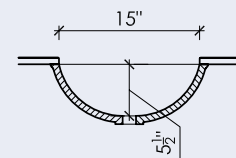

### NOTES

- All sinks are undermount only and can be integral sinks when paired with a Durat countertop
- Block I-A, I-B, III, and VIII have inside and outside radii of 1/2", Block XIV has a 1/2" inside and 3/4" outside radius
- All sinks come standard without overflow holes but a 5/8" overflow is available upon request
- All sink dimensions are inside dimensions, detailed spec sheets are available upon request
- Sufficient support and/or blocking should be added to support the weight of the sinks

### SINK OPTIONS

\*please request a specification sheet for more details

**ROUND II**  
15" x 5-1/2"

**OVAL II**  
18" x 12" x 5"